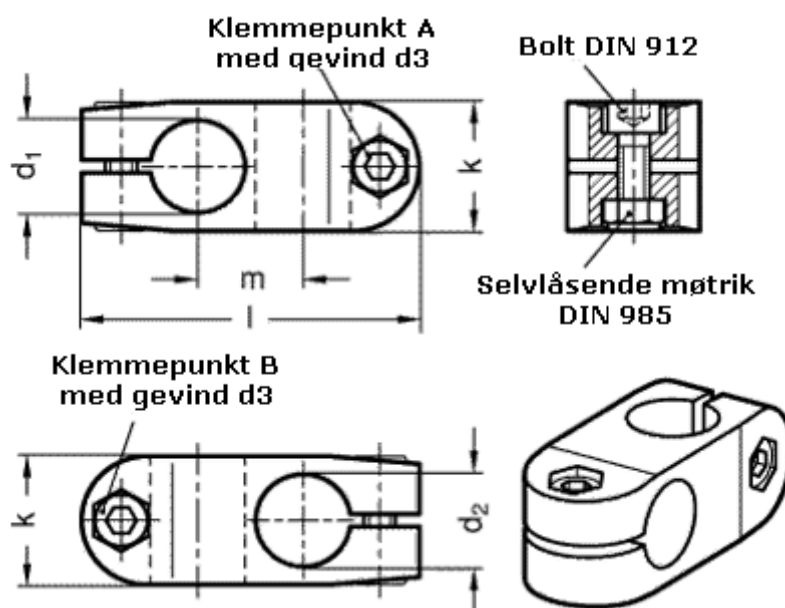

Article number: 20131B12B122NI

Description: E+G Two-way connector
GN131-B12-B12-2-NI

Measures

Adjustable clamp lever = GN 911-M 6-22 have to be ordered separately

d1	= 12
d2	= 12
d3	= M 6
k	= 25
l1	= 64
m	= 20